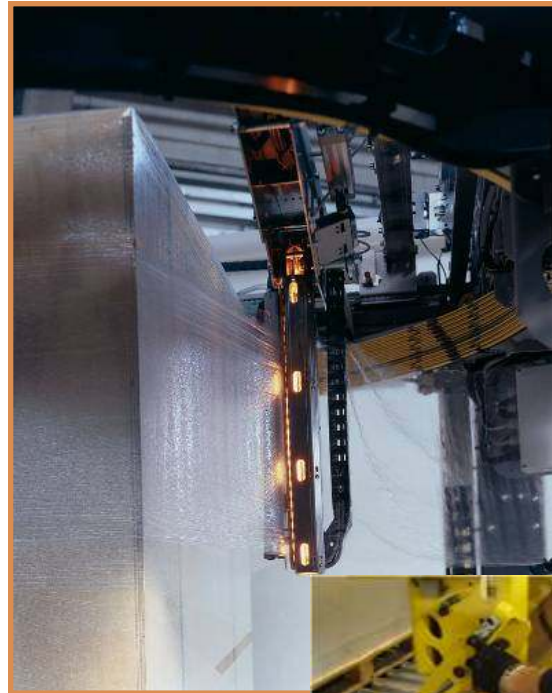

Goliath End Of Line Automation

Goliath Ring Wrapping

- Fully Integrated Automatic Systems
- Optional Top Sheet Dispensing
- 0-250% Film Pre-stretch
- Quick and Easy Film Change
- Robust Construction

Goliath Stretch Hooding

- Fully Integrated Automatic Systems
- 5 sided Load Protection
- Ultra High Throughput
- Cement, Coal, Animal Feed Applications etc
- Robust Construction

For more information or to discuss your specific application call
Sales @ 067-37893 / 087-1222816