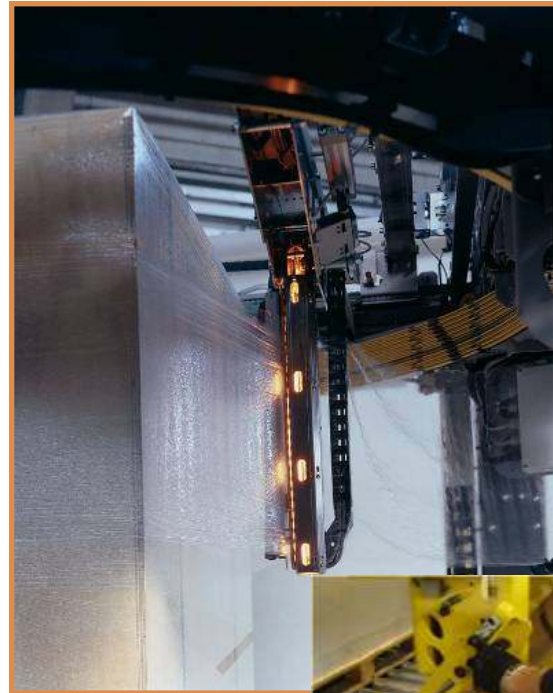

Goliath End Of Line Automation

Goliath Ring Wrapping

- Fully Integrated Automatic Systems
- Optional Top Sheet Dispensing
- 0-250% Film Pre-stretch
- Quick and Easy Film Change
- Robust Construction

Goliath Stretch Hooding

- Fully Integrated Automatic Systems
- 5 sided Load Protection
- Ultra High Throughput
- Cement, Coal, Animal Feed Applications etc
- Robust Construction

For more information or to discuss your specific application call
Sales @ 067-37893 / 087-122-2816